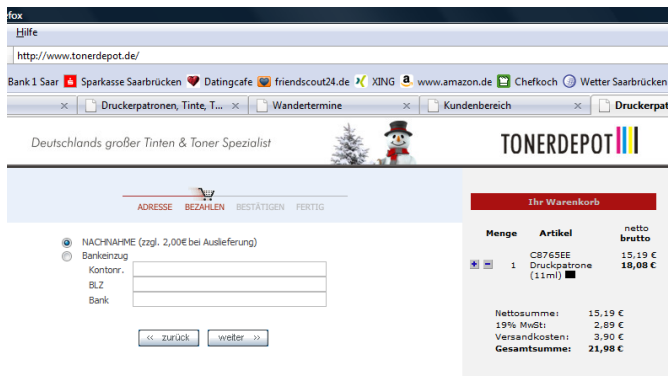

Vollständige Adresse:

www.tonerdepot.de ist ein Onlineshop der Media-Concept Bürobedarf GmbH
Eduard-Buchner-Str. 19
DE-85662 Hohenbrunn Tel. (08102) 988 1430
Fax (08102) 988 14 44 eMail: kontakt@tonerdepot.de Media-Concept Bürobedarf GmbH
Geschäftsführer: Dieter P. Büchl und Andreas Gebauer
USt-ID: DE813471470
Registergericht: AG München, HRB 141494